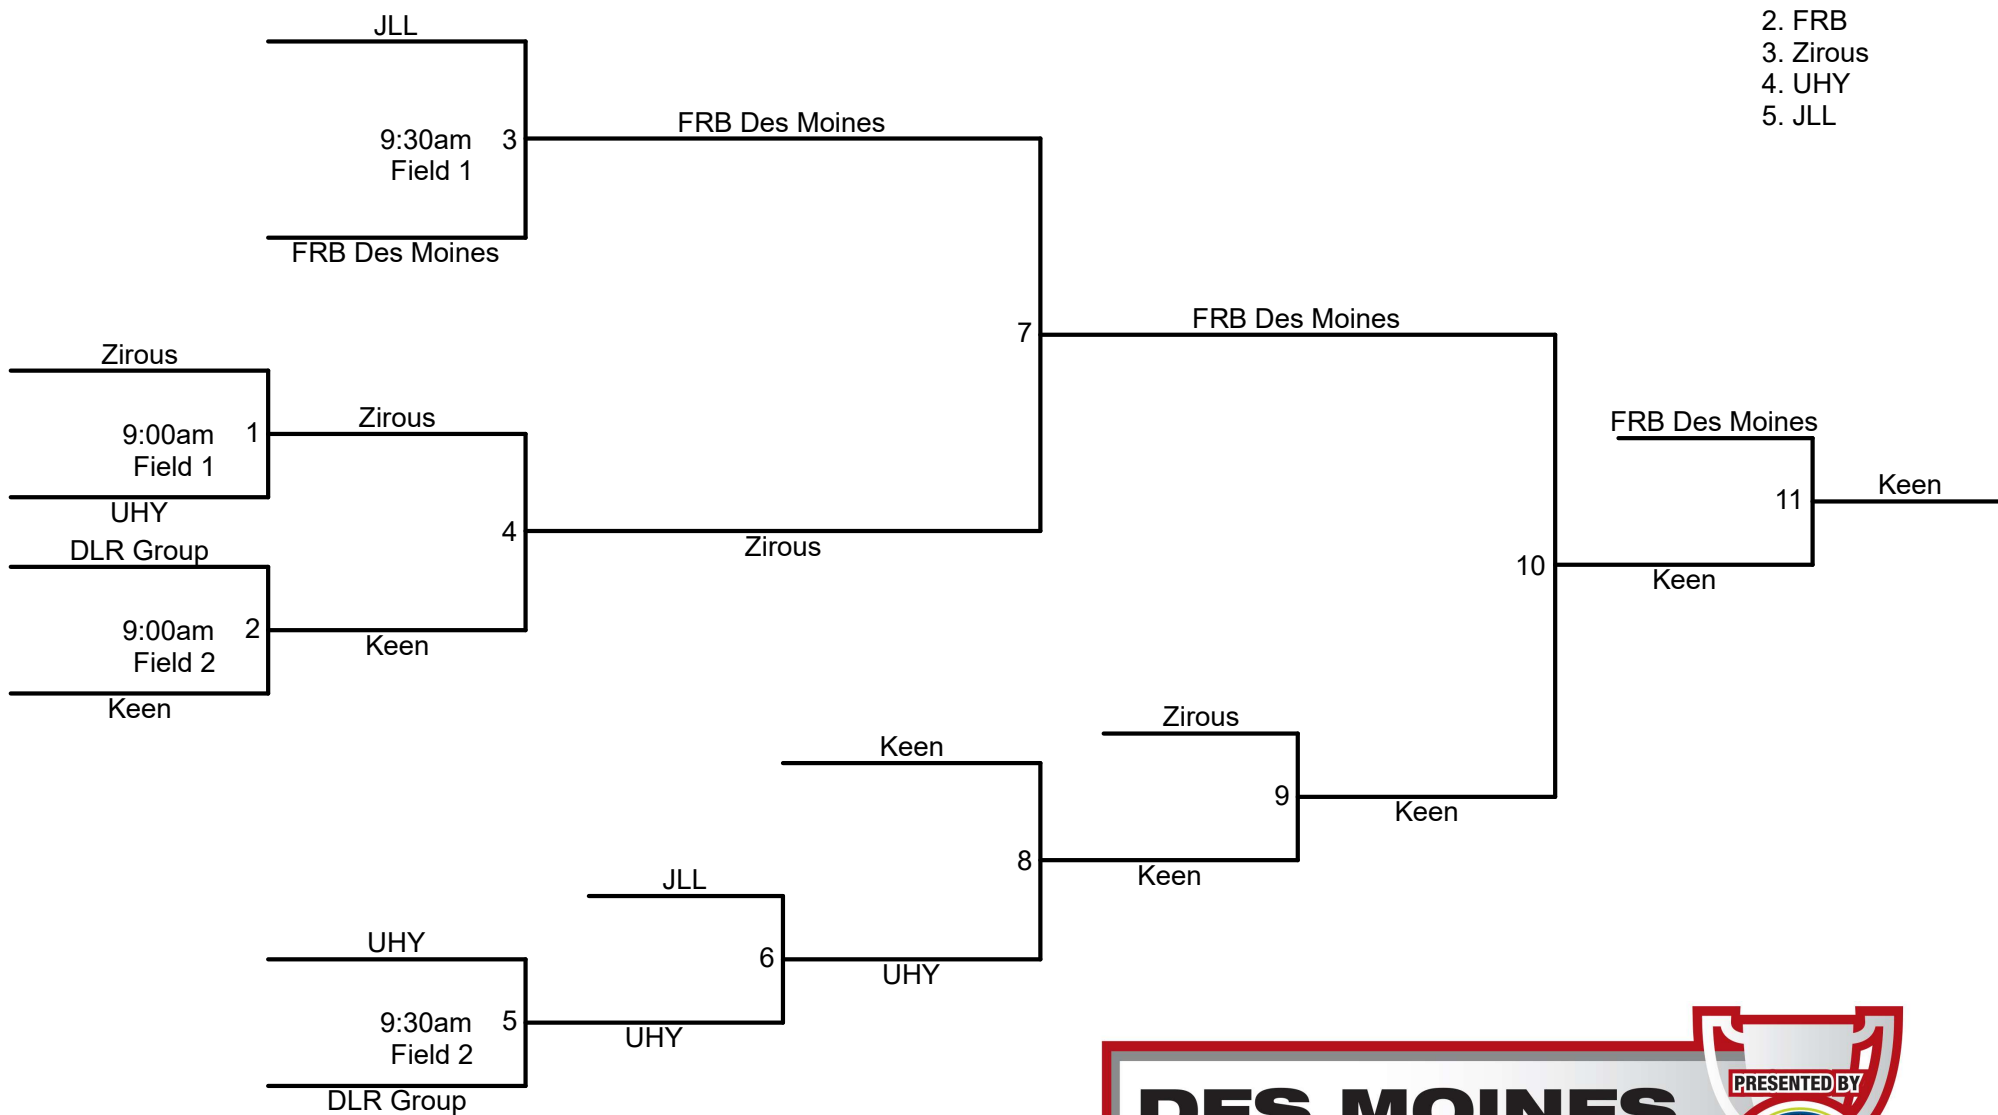

KICKBALL – 6.24.23

Due to the weather, Saturday kickball was cancelled. All teams/volunteers received participation points.

Company	Division	Points
Corteva	1	+250
F&G	1	+250
Pella Corp.	1	+250
Principal	1	+250
MidAmerican	1	+250
Farm Bureau	1	+250
Schaal	3	+250
R&R Realty	3	+250
IMT	3	+250
FMH	3	+250
Marriott	3	+250
BH Companies	3	+250
DLL	3	+250
Foster Group	4	+250
Ernst + Young	4	+250
FIB	4	+250

Iowa Soybean	4	+250
RMH Systems	4	+250
Corp. Image	4	+250
Progressive	4	+250

Volunteer	Division	Points
FHLB	2	+50

- 1. Keen
- 2. FRB
- 3. Zirous
- 4. UHY
- 5. JLL

SCHEDULE & RESULTS SPONSOR

- 1. Krause
- 2. Am Equity
- 3. Collins
- 4. FHLB
- 5. Turner
- 5. Ruan
- Am Enterprise
- Elder
- ITA