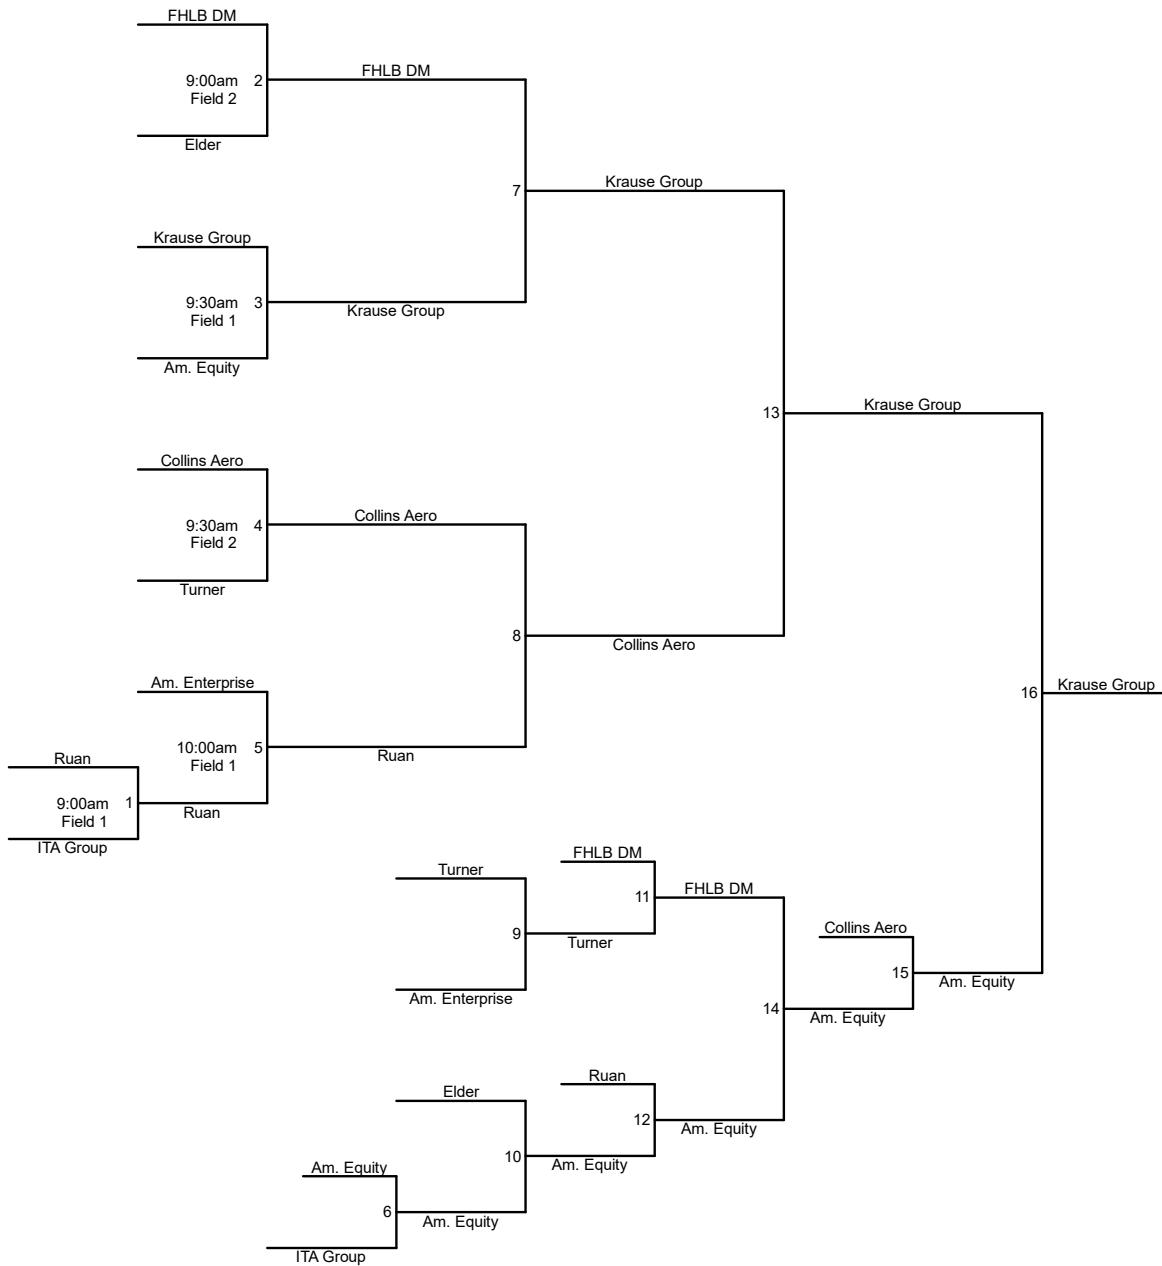

1. Krause
2. Am Equity
3. Collins
4. FHLB
5. Turner
5. Ruan
- Am Enterprise
- Elder
- ITA

Volunteers:
Am Equity +100
FHLB +100

EXECUTIVE SPONSOR

SCHEDULE & RESULTS SPONSOR